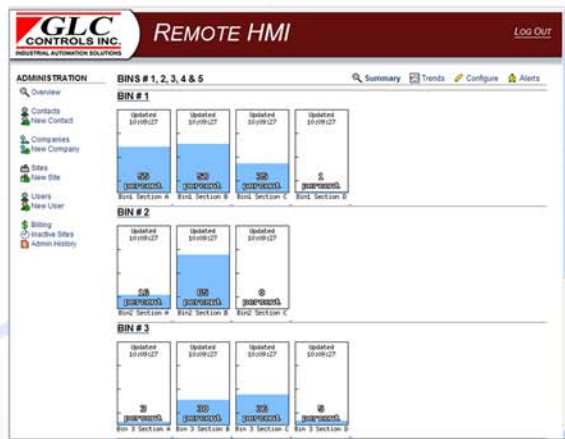

RHMI - Remote / Local Data Monitoring

RHMI Overview

- View data any where in the world with an internet connection and web browser.
- Email alarms, status etc.
- Low monthly monitoring fee
- User configurable
- Secured web login