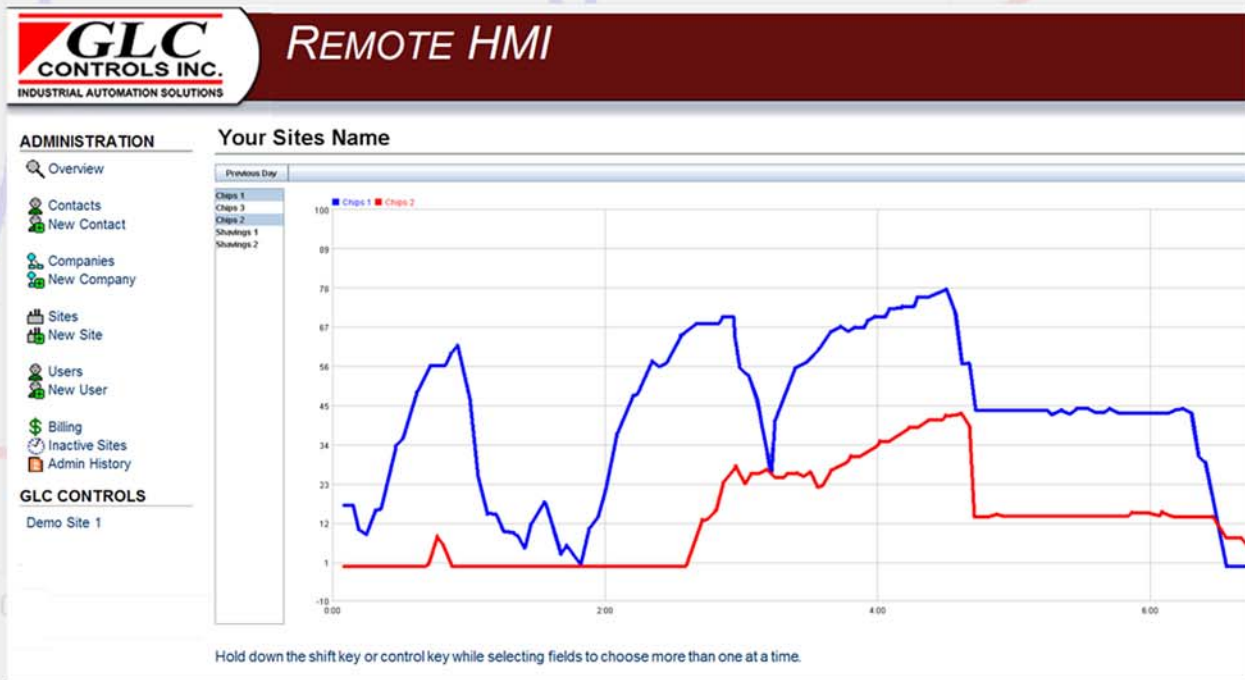

RHMI - Remote / Local Data Monitoring

RHMI Overview

- View data any where in the world with an internet connection and web browser.
- Email alarms, status etc.
- Low monthly monitoring fee
- User configurable
- Secured web login